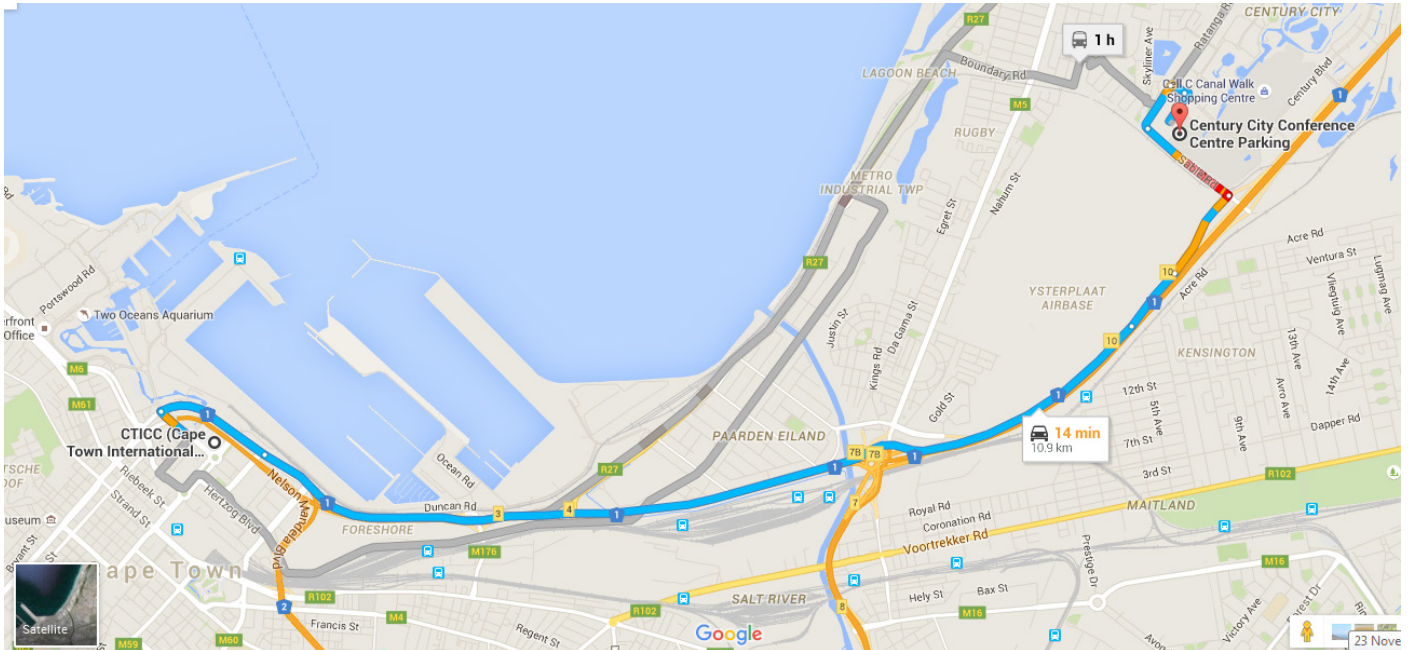

## How to get to the venue

### Directions from Cape Town CBD and the V&A Waterfront

1. Take the Table Bay Boulevard/N1 freeway heading east
2. Continue on Table Bay Boulevard/N1 until Sable Road/Exit 10
3. At the traffic lights at the top of the exit, turn left into Sable Road
4. Continue on Sable Road until it turns right and becomes Ratanga Road
5. Turn right at the first set of traffic lights into Century Boulevard