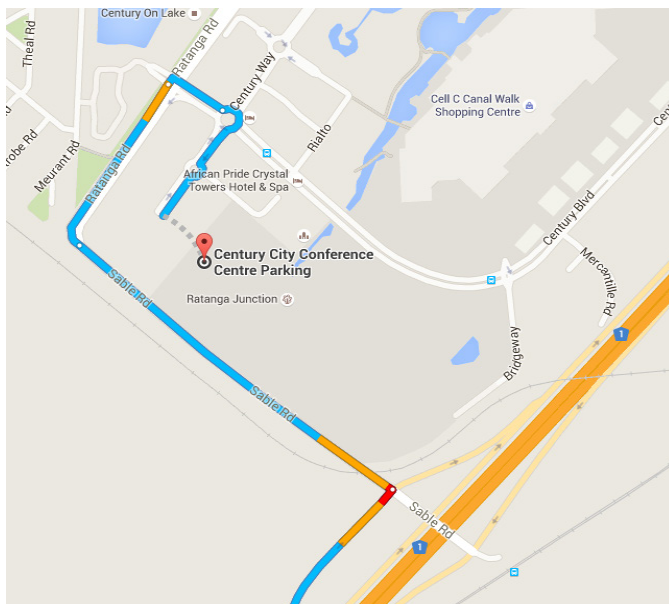

## How to get to the venue

### Directions from Cape Town CBD and the V&A Waterfront

1. Take the Table Bay Boulevard/N1 freeway heading east
2. Continue on Table Bay Boulevard/N1 until Sable Road/Exit 10
3. At the traffic lights at the top of the exit, turn left into Sable Road
4. Continue on Sable Road until it turns right and becomes Ratanga Road
5. Turn right at the first set of traffic lights into Century Boulevard